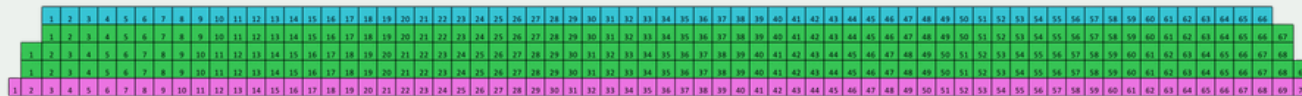

Stage

Orchestra

Terrace

Balcony

A	Tuesday Evening, Sunday Evening
B	Wednesday - Friday Evenings
C	Saturday Matinee and Evening, Sunday Matinee

Price Level	A	B	C
Premium	\$99.00	\$109.00	\$109.00
Level 2	\$76.00	\$85.00	\$94.00
Level 3	\$62.50	\$71.50	\$79.00
Level 4	\$48.50	\$58.00	\$64.00
Level 5	\$40.00	\$49.00	\$54.00

Map shows group ticket pricing for *The Great Gatsby* in Spokane July 20-25, 2027.