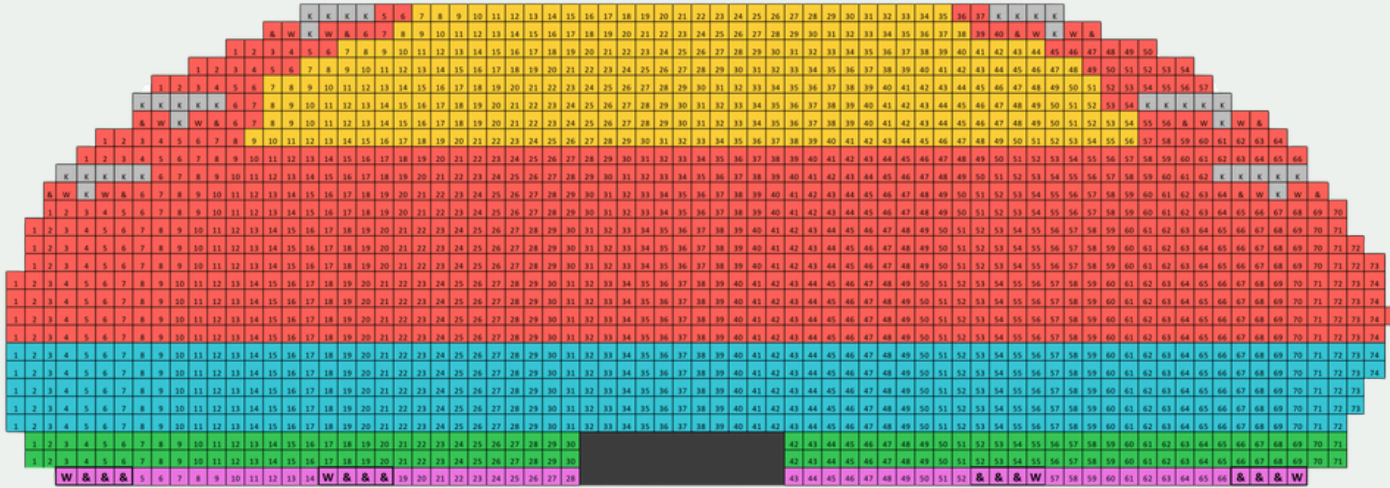

Stage

Orchestra

Terrace

Balcony

A	Tuesday Evening, Sunday Evening
B	Wednesday - Friday Evenings
C	Saturday Matinee and Evening, Sunday Matinee

Price Level	A	B	C
Premium	\$99.00	\$109.00	\$109.00
Level 2	\$76.00	\$85.00	\$94.00
Level 3	\$62.50	\$71.50	\$79.00
Level 4	\$48.50	\$58.00	\$64.00
Level 5	\$40.00	\$49.00	\$54.00

Map shows group ticket pricing for *The Great Gatsby* in Spokane July 20-25, 2027.